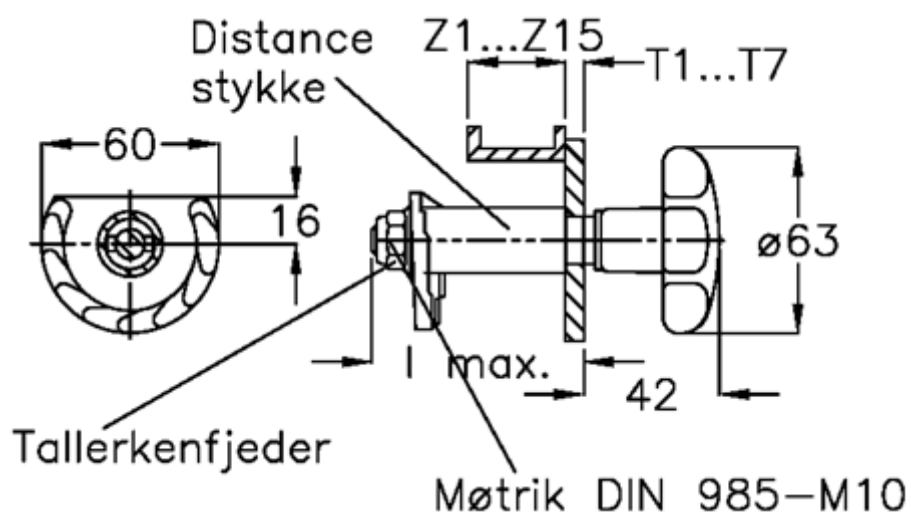

Article number: 20894112

Description: E+G Door lock
GN 117-SG-T1-Z12

Measures

Cam thickness = 33-42